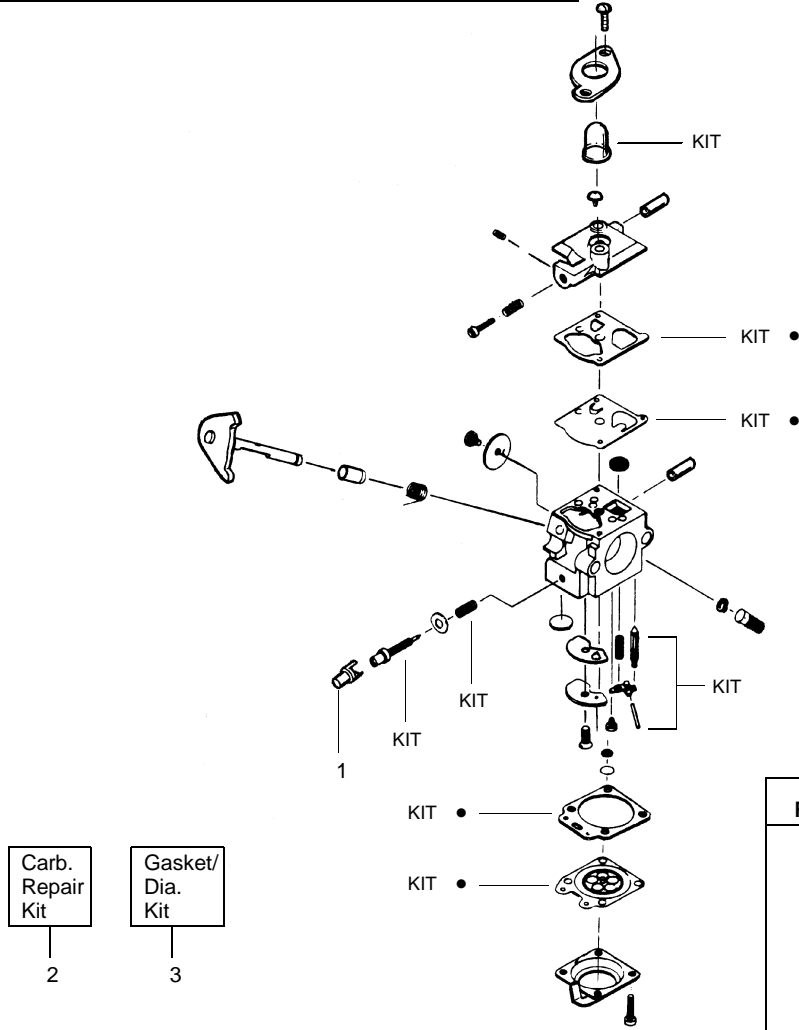

↗ = NEW PART NUMBER FOR THIS IPL      \* = REFER TO THE SERVICE REFERENCE INDICATED FOR MORE INFORMATION. (LOCATED AT END OF IPL)

**Carburetor Assembly Walbro WA226 #530069754**  
**Zama C1U-W7 #530069971**

Ref.	Part No.	Description
1.	✓ 530038403	Limiter Cap
2.	-	Carburetor Repair Kit ( <b>KIT</b> = Indicates Contents)
	530069842	Walbro
	530069969	Zama
3.	-	Gasket Diaphragm Kit ( <b>•</b> = Indicates Contents)
	530069844	Walbro
	530069970	Zama